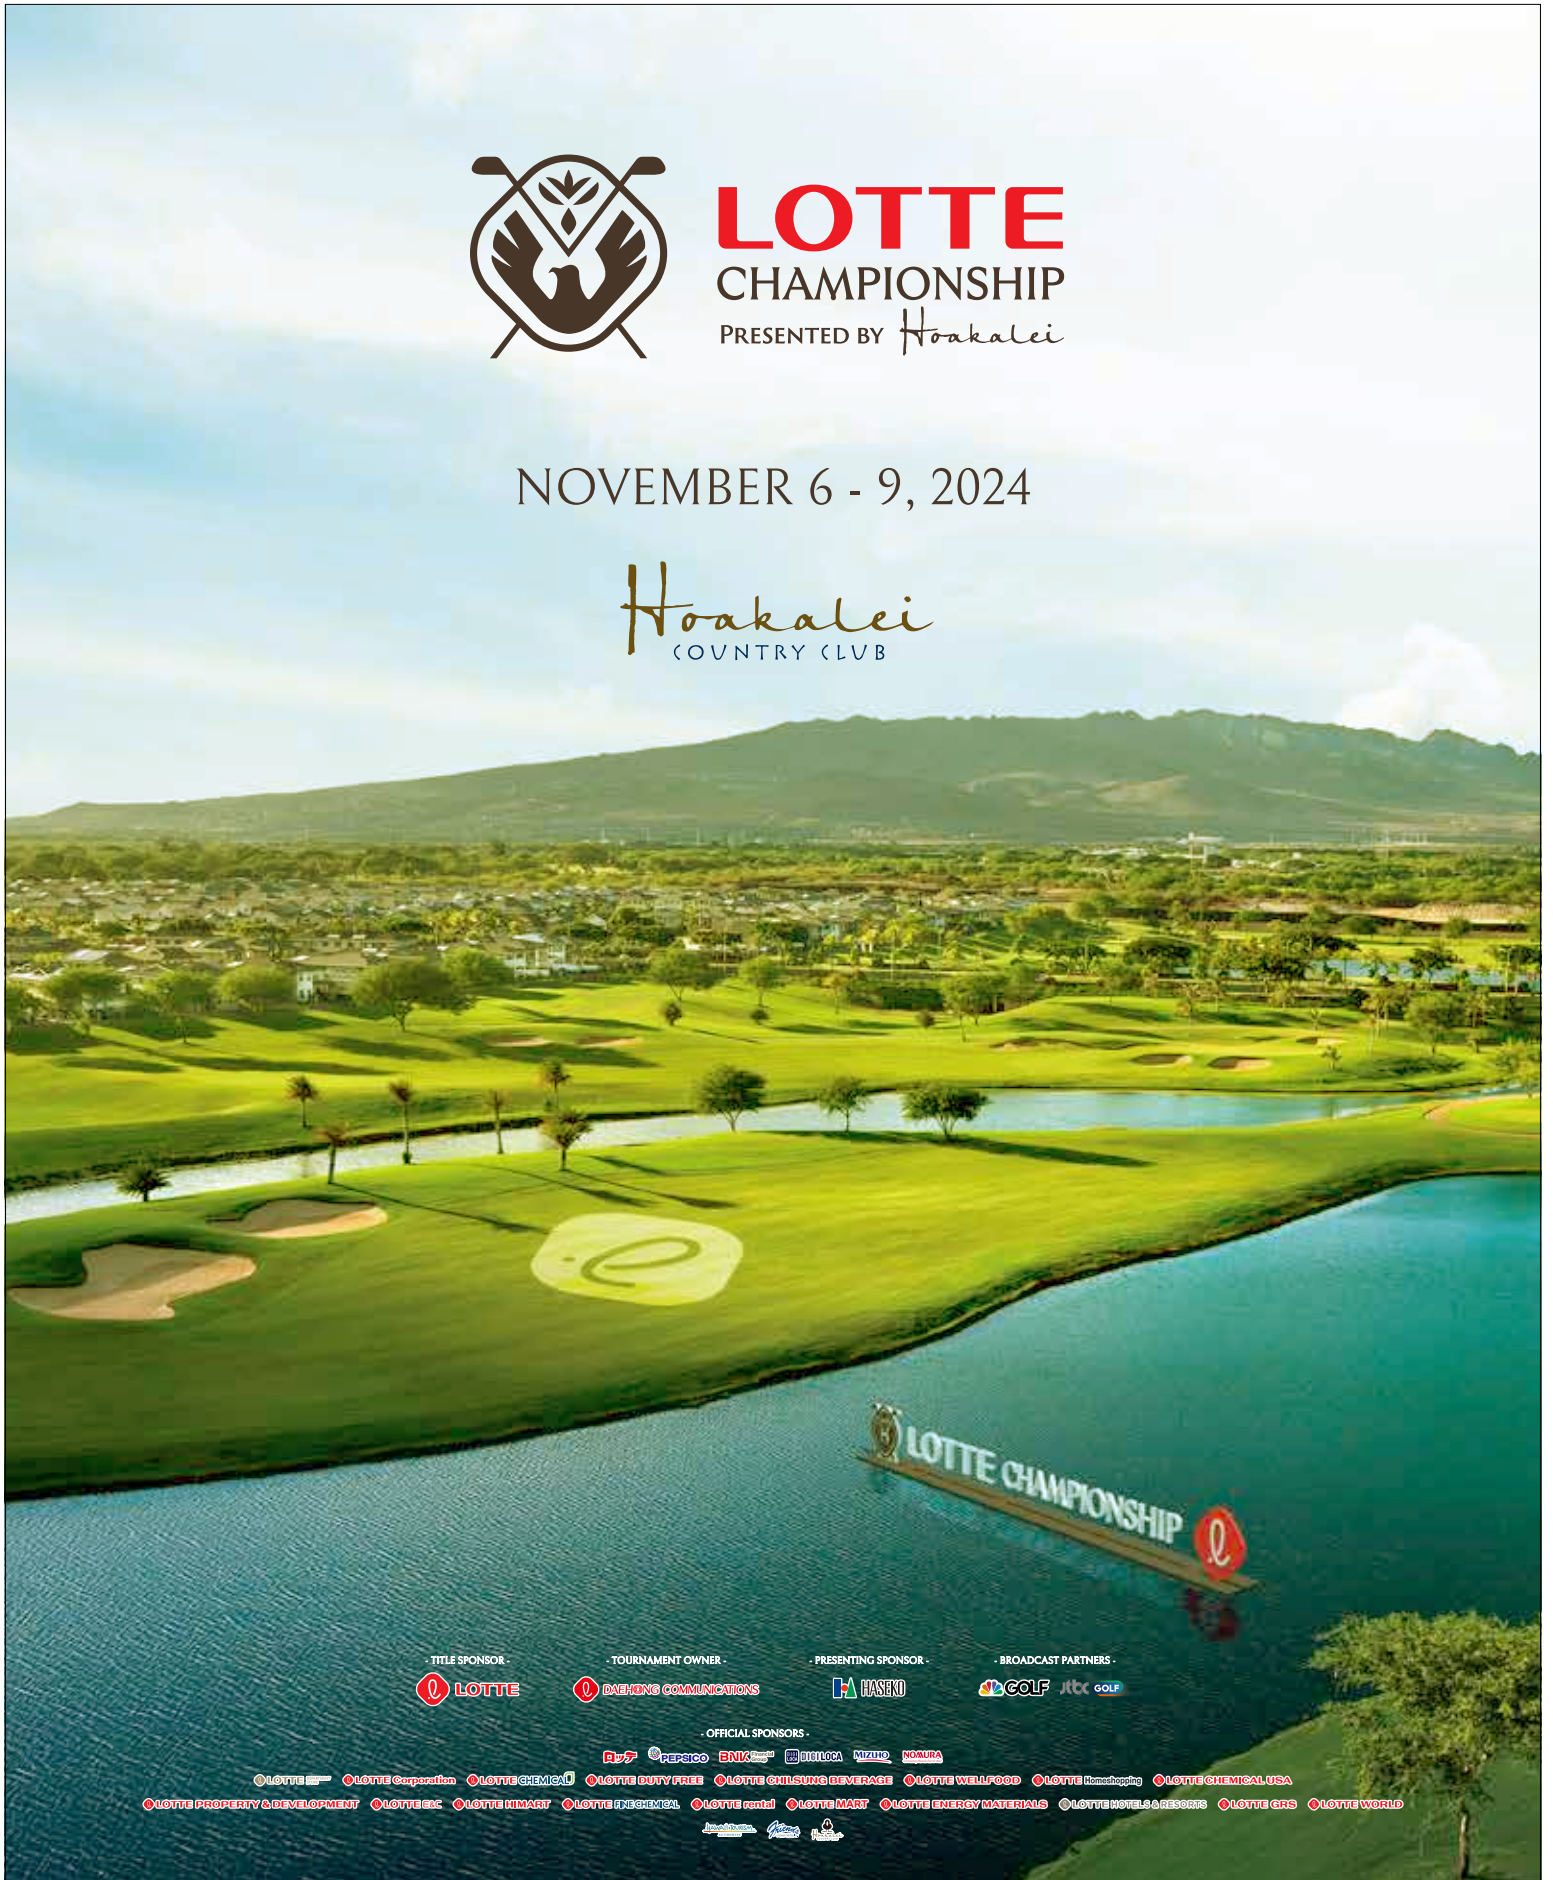

LOTTE CHAMPIONSHIP

PRESENTED BY *Hoakalei*

NOVEMBER 6 - 9, 2024

Hoakalei
COUNTRY CLUB

- TITLE SPONSOR -

- TOURNAMENT OWNER -

- PRESENTING SPONSOR -

- BROADCAST PARTNERS -

- OFFICIAL SPONSORS -

ROUND 1 PAIRINGS

WEDNESDAY, NOVEMBER 6, 2024 | HOAKALEI COUNTRY CLUB

ROUND 1

NOVEMBER 6, 2024 | WEDNESDAY PAIRINGS | HOAKALEI COUNTRY CLUB

TEE #1	TIME	PLAYER	
Group #1	6:45AM	Alexandra Forsterling Haeji Kang Maude-Aimee Leblanc	Berlin, Germany Seoul, Republic of Korea Sherbrooke, Quebec
Group #3	6:56AM	Sophia Schubert Perrine Delacour Isabella Fierro	Oak Ridge, TN Laon, France Ciudad del Carmen, Mexico
Group #5	7:07AM	Lindy Duncan Jeongeun Lee6 Malia Nam	Plantation, FL Gyeonggi-Do, Republic of Korea Kailua, HI
Group #7	7:18AM	Ssu-Chia Cheng Kristen Gillman Yu Jin Sung	Taipei, Chinese Taipei Austin, TX Chungcheongbuk-do, Republic of Korea
Group #9	7:29AM	Polly Mack Arpichaya Yubol Mone Inami	Berlin, Germany Saraburi, Thailand Tokyo, Japan
Group #11	7:40AM	Ruixin Liu Stephanie Kyriacou Frida Kinhult	Guangdong, People's Republic of China Sydney, Australia Skafto, Sweden
Group #13	7:51AM	A Lim Kim Yan Liu Savannah Katarina Grewal	Seongnam-si, Republic of Korea Fujian, People's Republic of China Mississauga, Ontario
Group #15	8:02AM	Liqi Zeng Bianca Pagdanganan Hee Young Park	Nanchang, People's Republic of China Mandaluyong City, Philippines Seoul, Republic of Korea
Group #17	8:13AM	Clariss Guce Kaitlin Milligan Amelia Lewis	Artesia, CA Norman, OK Jacksonville, FL
Group #19	8:24AM	Muni He Honorine Nobuta Ferry (a) * Yu-Sang Hou	Chengdu, People's Republic of China Flower Mound, TX Taipei, Chinese Taipei